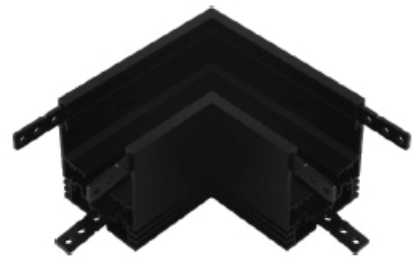

TRACK LIGHT