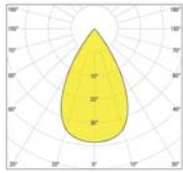

60°

SUPER T1

3500.-

DIA: 40x65mm. L: 1265mm.

LED SMD 75W 9000lm

3000K, 4000K, 6000K
Matt white

IP 20

- Aluminium Body
- Driver included
- Non-Dim
- Use with 1 phase track only

SUPER T2

3500.-

DIA: 40x65mm. L: 1265mm.

LED SMD 75W 9000lm

2x30° 3000K, 4000K, 6000K
Matt white

IP 20

- Aluminium Body
- Driver included
- Non-Dim
- Use with 1 phase track only

Dual polarization

SUPER T3

6000.-

DIA: 90.5x97.5mm. L: 1108mm.

LED SMD 2x40W 2x5600lm

3000K, 4000K, 6000K
Matt white

IP 20

- Surface mounted type
- Aluminium Body
- Driver included
- Non-Dim

60°

45° 45°

www.speclight.co.th

TRACK LIGHT