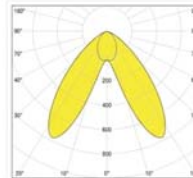

Dual polarization