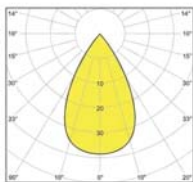

60°

SUPER T1

3500.-

DIA: 40x65mm. L: 1265mm.

LED SMD 75W 9000lm

3000K, 4000K, 6000K
Matt white

IP 20

- Aluminium Body
- Driver included
- Non-Dim
- Use with 1 phase track only

SUPER T2

3500.-

DIA: 40x65mm. L: 1265mm.

LED SMD 75W 9000lm

2x30° 3000K, 4000K, 6000K
Matt white

IP 20

- Aluminium Body
- Driver included
- Non-Dim
- Use with 1 phase track only

Dual polarization

SUPER T3

6000.-

DIA: 90.5x97.5mm. L: 1108mm.

LED SMD 2x40W 2x5600lm

3000K, 4000K, 6000K
Matt white

IP 20

- Surface mounted type
- Aluminium Body
- Driver included
- Non-Dim

60°

45° 45°

www.speclight.co.th

TRACK LIGHT